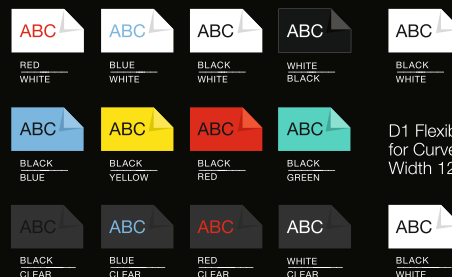

Address Labels

S0722370 (99010)

Address labels, white paper
28 x 89 mm
130 per roll, 2 rolls per box
permanent

S0722380 (99011)

Assorted colour labels, paper (Y, Bl, P, G)
28 x 89 mm
130 per roll, 4 x 1 roll per box
permanent

S0722400 (99012)

Large address labels,
white paper
36 x 89 mm
260 per roll,
2 rolls per box
permanent

S0722520 (11352)

Large return address labels
white paper
25 x 54 mm, 500 per roll,
1 roll per box, permanent

S0722410 (99013)

Large address labels, transparent plastic
36 x 89 mm
260 per roll, 1 roll per box
permanent

Shipping Labels

S0904980 - For LabelWriter™ 4XL only

Extra large shipping labels, white paper
104 x 159 mm
220 per roll, 1 roll per box
permanent

S0722430 (99014)

Shipping/Name Badge label, white paper
54 x 101 mm
220 per roll, 1 roll per box
permanent

Multipurpose Labels

S0722550 (11355)

Multipurpose labels, white paper,
19 x 51 mm, 500 per roll, 1 roll
per box, removable

S0722440 (99015)

Large multipurpose labels, white paper
54 x 70 mm
320 per roll, 1 roll per box, permanent

S0929120

Square multipurpose
labels, white paper
25 x 25 mm
750 per roll,
1 roll per box
removable

LABELS

D1 labels – For LabelWriter™ Duo only

D1 Standard Labels:
Width 6, 9, 12, 19, 24 mm – Length 7 m

D1 Permanent Labels:
Width 12, 19 mm – Length 5,5 m

D1 Flexible Labels
for Curved Surfaces:
Width 12, 19 mm – Length 3,5 m